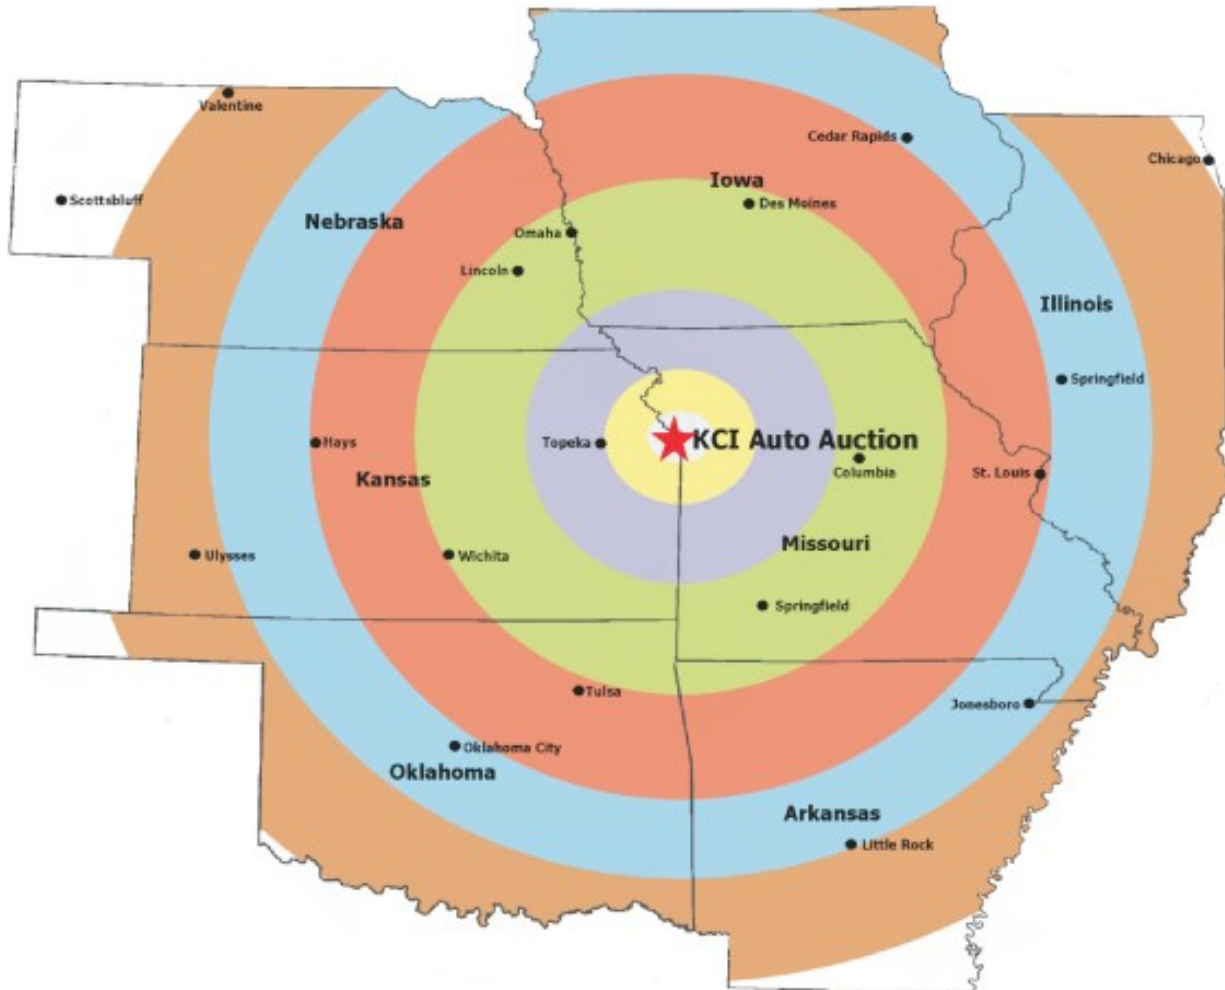

Kansas City Independent Auto Auction

Transportation Map

Legend

0 - 50 miles

51 - 100 miles

101 - 200 miles

201 - 300 miles

301 - 400 miles

401 - 500 miles

KCI TRANSPORTATION RATES

State	City	Miles	Rate
Missouri	Kansas City	within 50	\$75 (inop fee n/a)
	Bolivar	153	\$130.00
	Springfield	169	\$190.00
	Mexico/Columbia	176	\$190.00
	St. Louis	256	\$200.00
	Cape Girardeau/Farmington	364	\$250.00
Kansas	Topeka	64	\$110.00
	Manhattan	128	\$165.00
	Wichita	200	\$175.00
	Hays	269	\$200.00
	Ulysses	452	\$300.00
Oklahoma	Tulsa	252	\$200.00
	Davenport	310	\$250.00
	Oklahoma City	354	\$250.00
	Durant	415	\$280.00
	Lawton	439	\$280.00
Nebraska	Omaha	174	\$150.00
	Beatrice	175	\$150.00
	Lincoln	181	\$150.00
	Grand Island	280	\$190.00
	Kearney	313	\$250.00
	North Platte	407	\$280.00
	Valentine	488	\$280.00
	Scottsbluff	600	\$325.00
Arkansas	Prairie Grove	257	\$250.00
	Fort Smith	303	\$250.00
	Jonesboro	395	\$250.00
	Little Rock	436	\$280.00
	Benton	453	\$280.00
	Pine Bluff	477	\$280.00
	Texarkana	482	\$280.00
	Camden	532	\$280.00
Iowa	Des Moines	195	\$190.00
	Iowa City	308	\$225.00
	Mason City	316	\$250.00
	Waterloo	322	\$240.00
	Cedar Rapids	326	\$225.00
	Davenport	363	\$250.00
Illinois	Madison	265	\$200.00
	Springfield	308	\$225.00
	Peoria	350	\$250.00
	Mount Zion	351	\$250.00
	Chicago	508	\$350.00